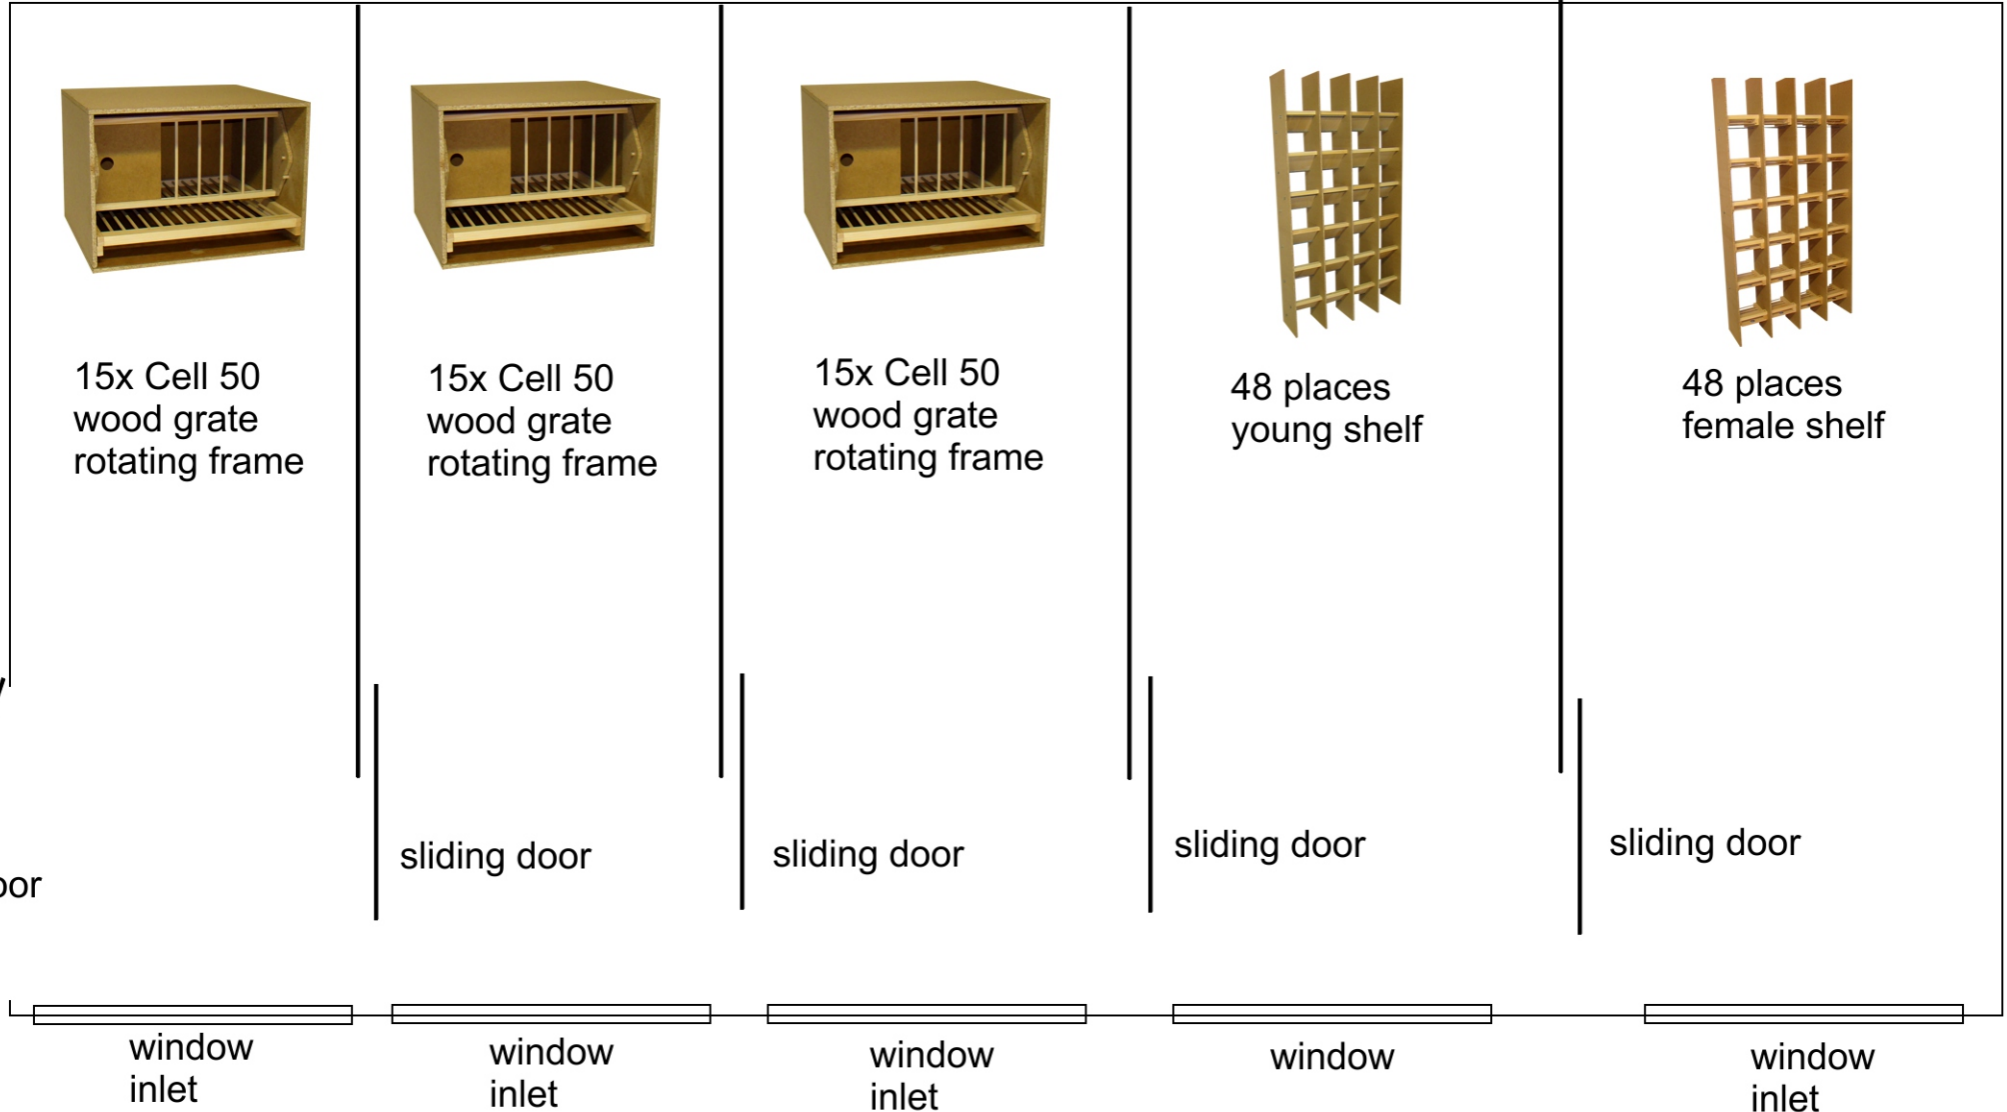

Dovecote 1V 9x2 STD

9m

2m

15x Cell 50
wood grate
rotating frame

15x Cell 50
wood grate
rotating frame

15x Cell 50
wood grate
rotating frame

48 places
young shelf

48 places
female shelf

sliding door

sliding door

sliding door

sliding door

window
inlet

window
inlet

window
inlet

window

window
inlet

Door